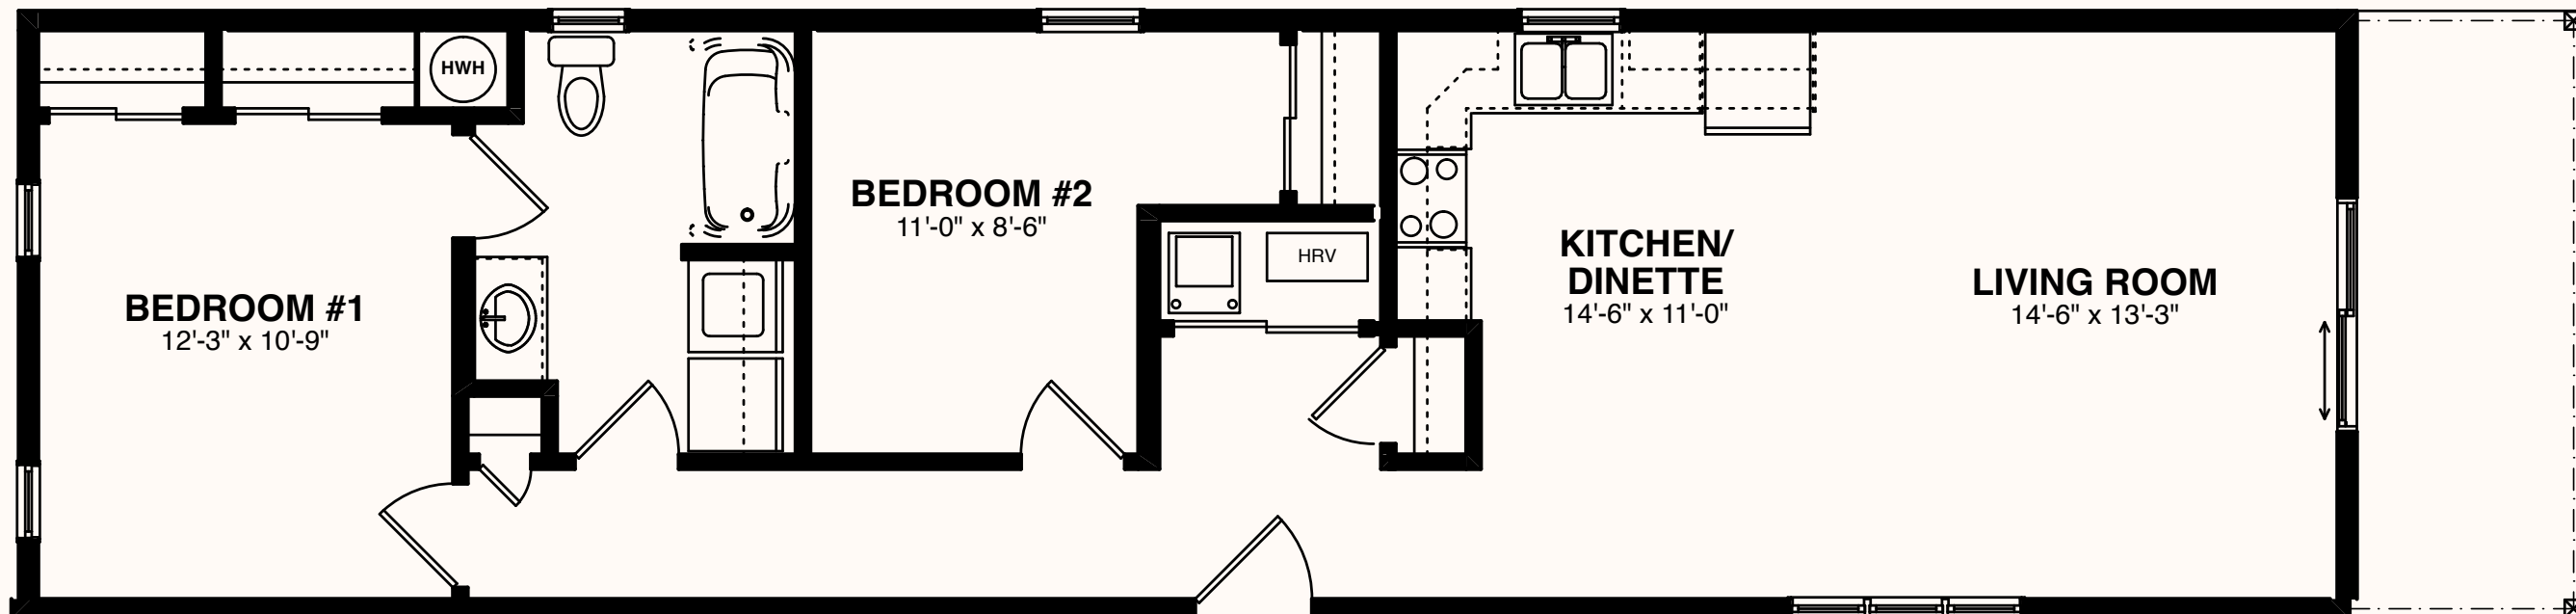

SUNDAY PLACE

N A P A N E E

RIGHT ELEVATION

935 SQ FT

Tamarac

2 BEDROOM / 1 BATH

\$339,900