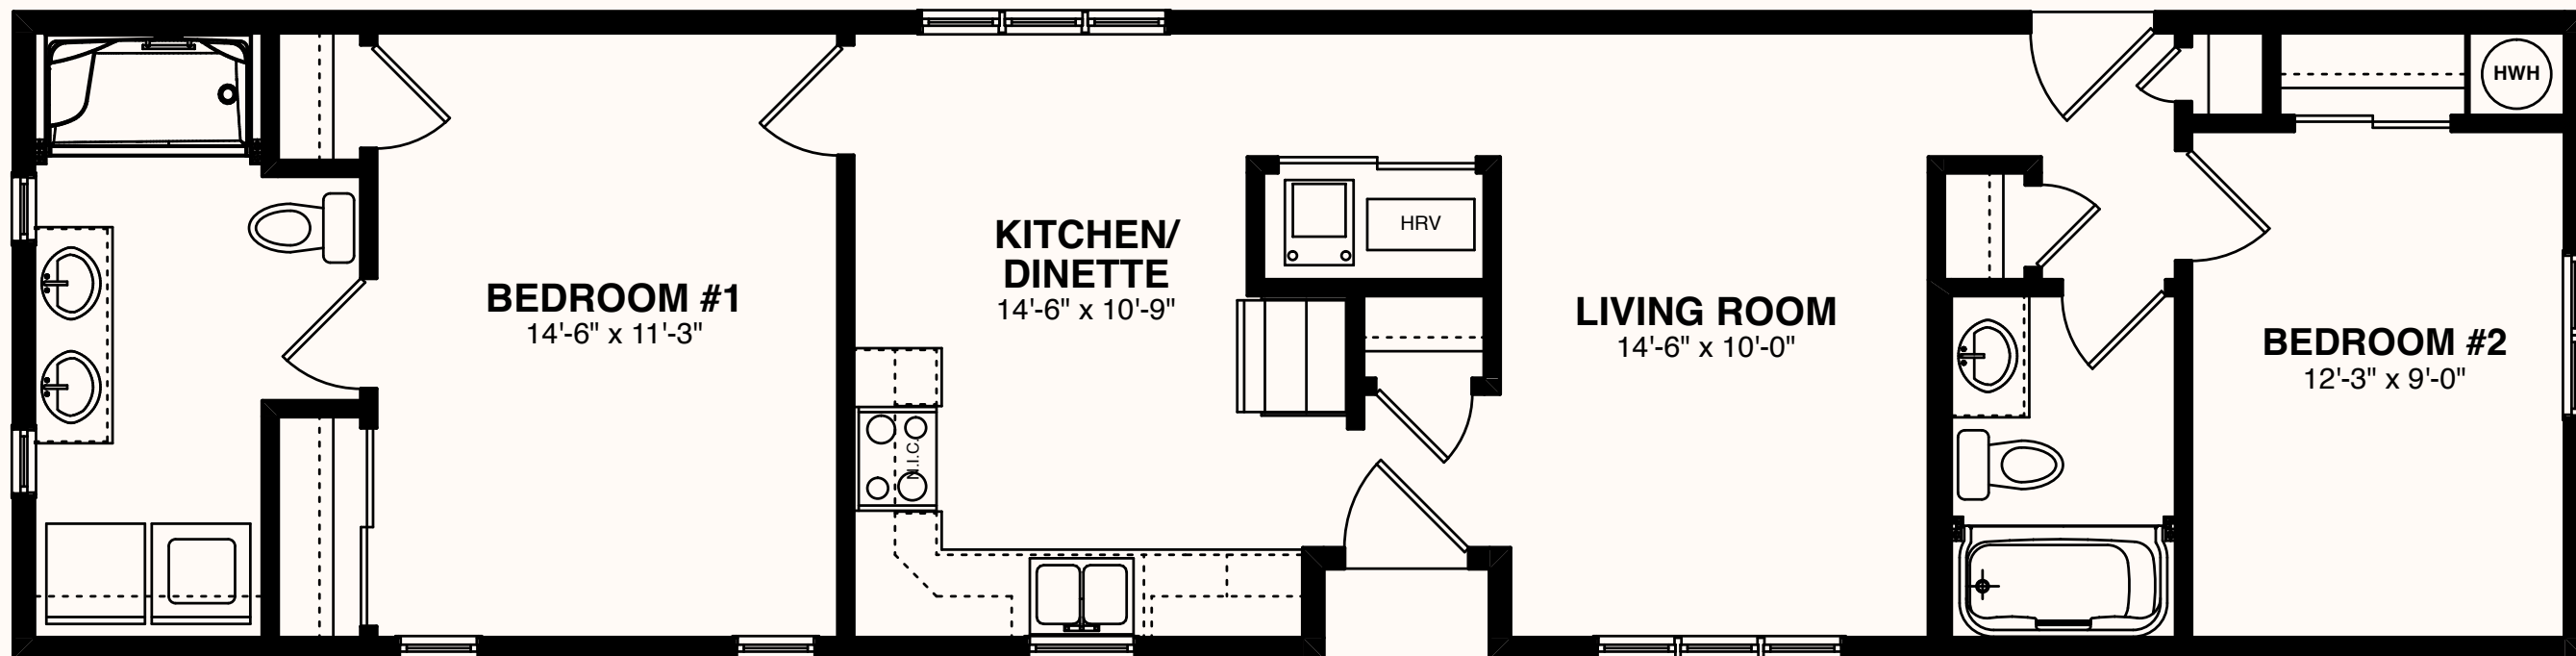

SUNDAY PLACE

NAPANEE

RIGHT ELEVATION

957 SQ FT

Rosewood

2 BEDROOM / 2 BATH

\$344,900