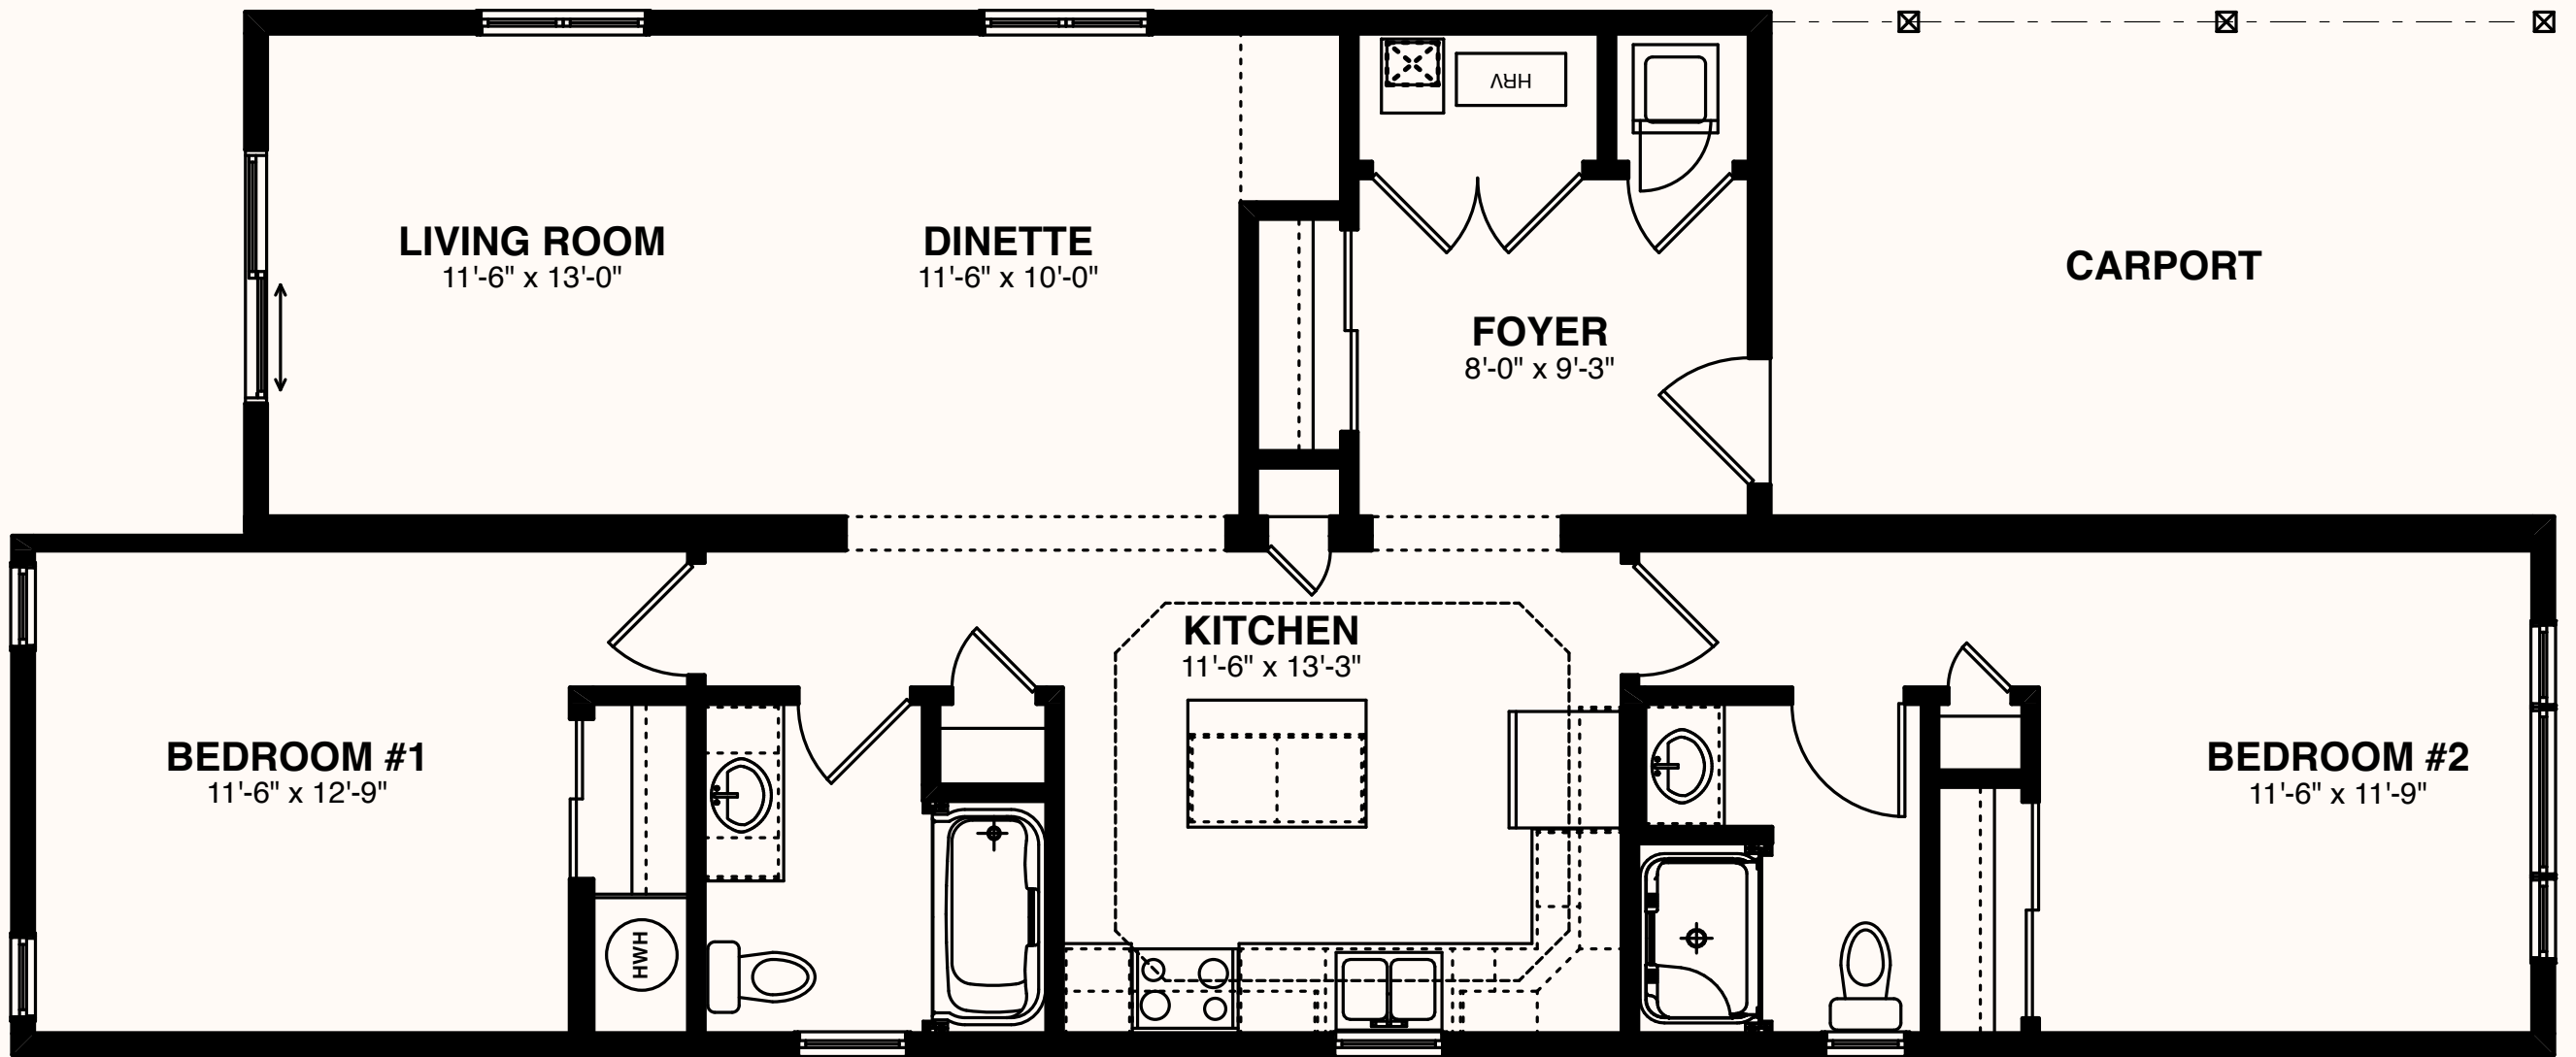

SUNDAY PLACE

N A P A N E E

FRONT ELEVATION

1,189 SQ FT

Lennox

2 BEDROOM / 2 BATH

\$414,900