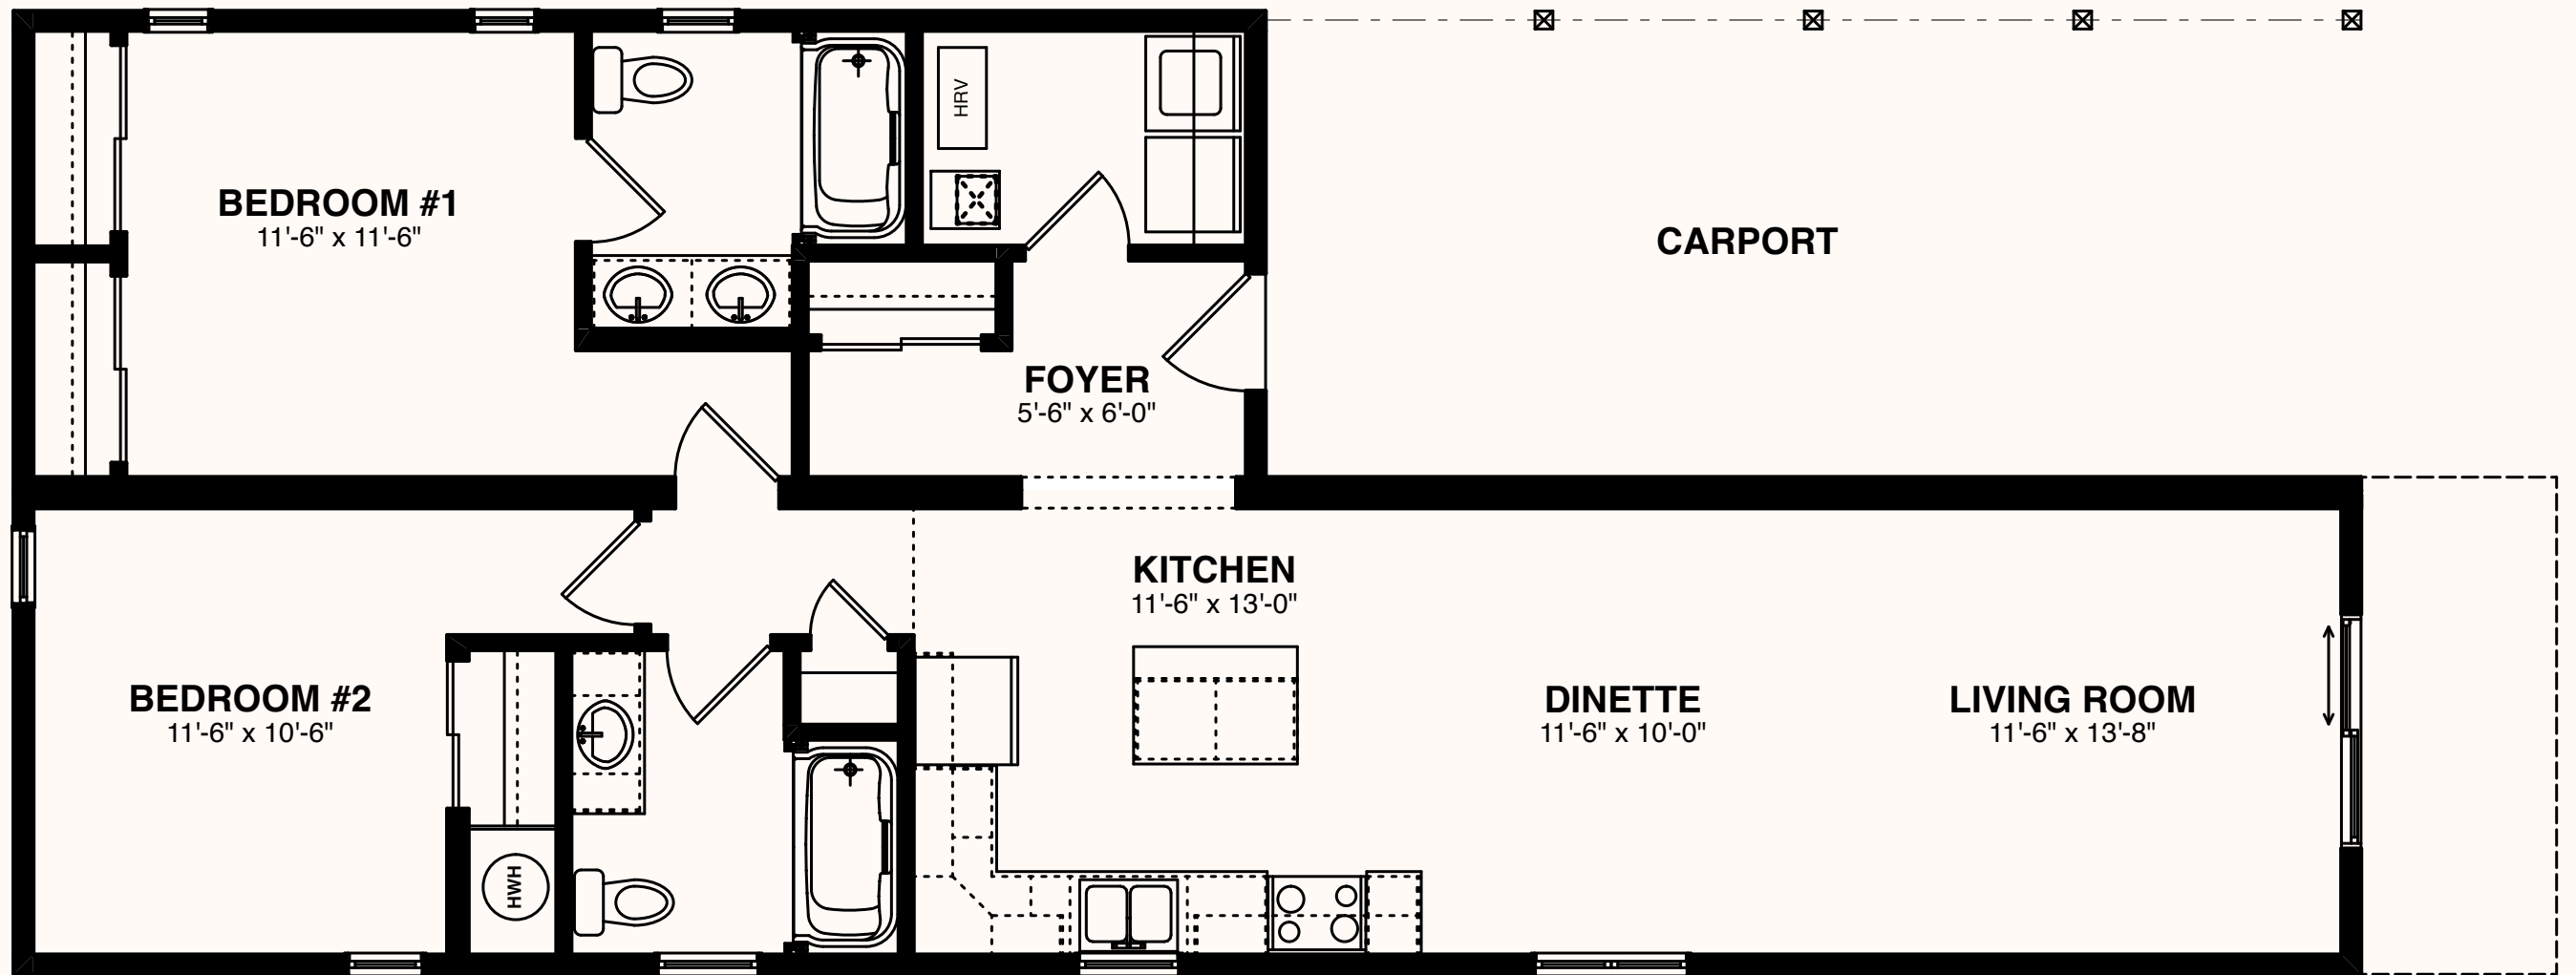

SUNDAY PLACE

NAPANEE

FRONT ELEVATION

1,144 SQ FT

Glenora

2 BEDROOM / 2 BATH

\$399,900