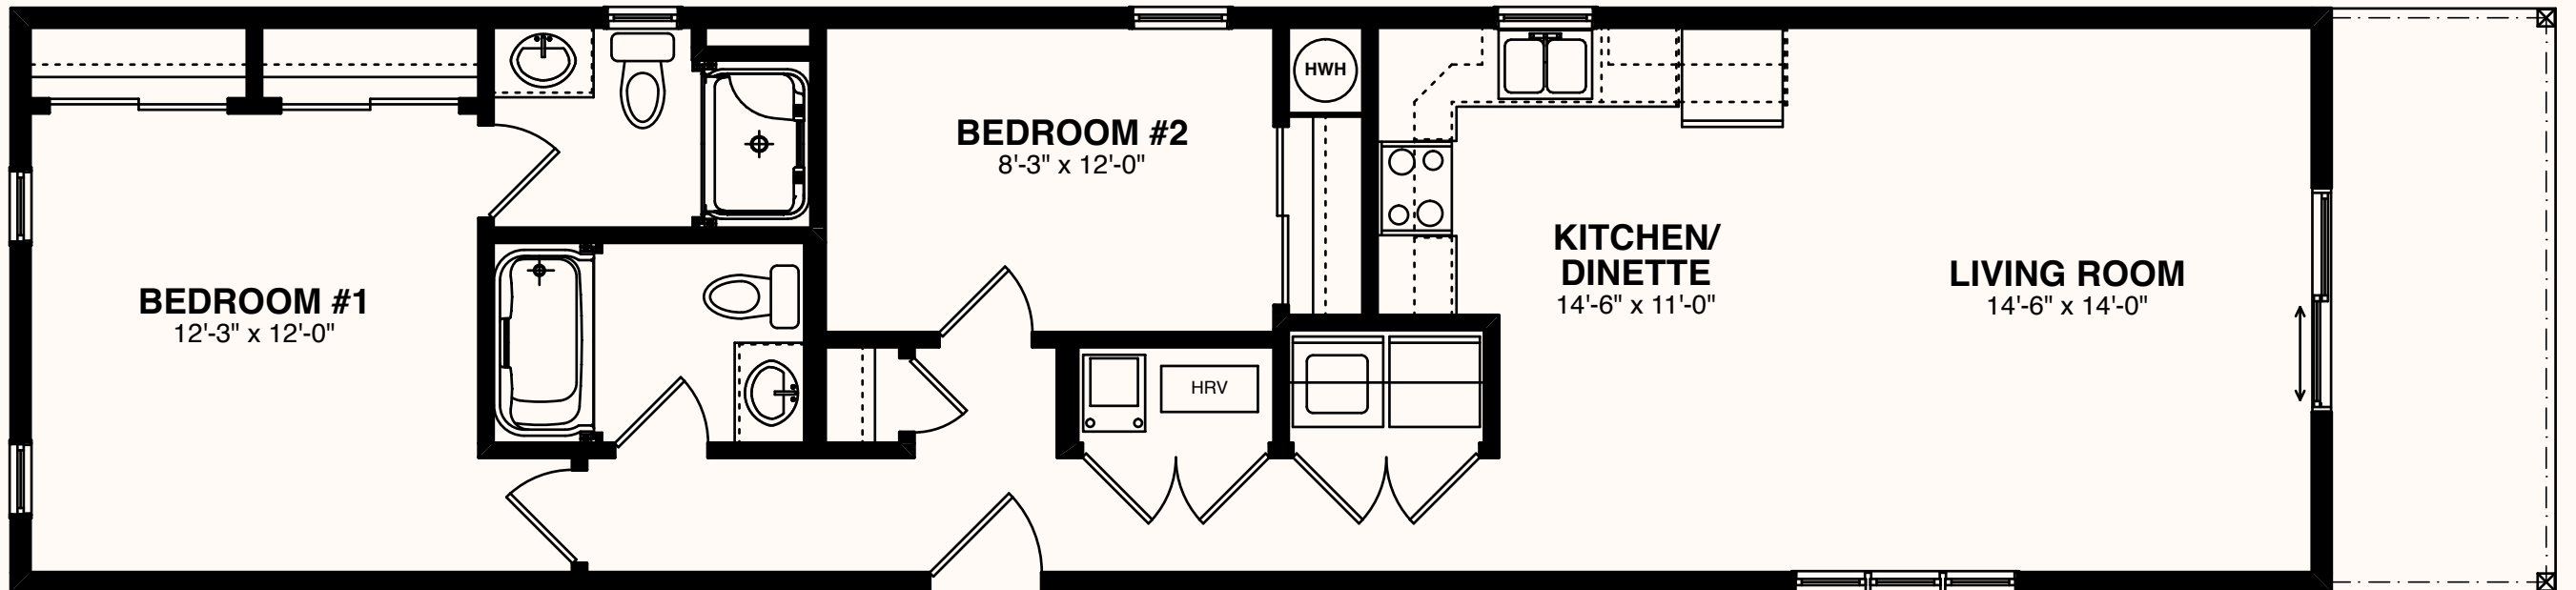

SUNDAY PLACE

N A P A N E E

RIGHT ELEVATION

966 SQ FT

Cedarwood

2 BEDROOM / 2 BATH

\$354,900